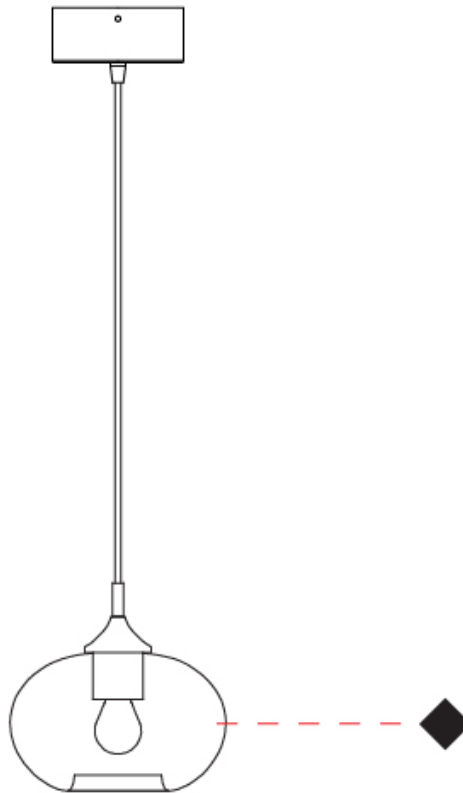

PARIGI CIPOLLA MONOPOINT SUSPENSION

D141075-

PROJECT _____

TYPE _____

SPECIFIER _____

QUANTITY _____

DATE _____

D