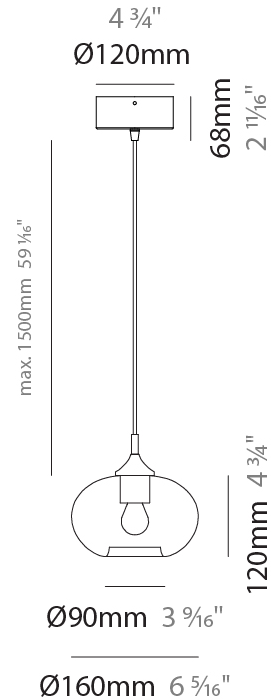

PARIGI CIPOLLA MONOPOINT SUSPENSION

D141075-

base number Finish
Options

1. To build a product code in our configurator select the specify button on the base model # product page
2. To build a manual product code on this datasheet choose from the options listed below in blue font and add the suffix to the base model #

GENERAL

Series: Parigi Cipolla
Subseries: Parigi Cipolla Monopoint
Brand: Cangini & Tucci
Division: Design
Mounting Type: Suspension
Mounting Location: Ceiling
Subcategory: Pendant

PHYSICAL

Shape: Sphere
Diameter (mm): 160
Diameter (in): 6 ⁵/₁₆
Height (mm): 120
Height (in): 4 ³/₄
Max. Overall Height (mm): 1620
Max. Overall Height (in): 63 ³/₄
Light Distribution: Omnidirectional
Weight (kg): 0.45
Weight (lbs): 0.99
[Fixture Finish: AMB / GRN / PNK / RUB / SKB / SMK / TOB / TRA](#)
Holder Finish: CHR
Fixture Material: Glass / Metal
Cable Details: 1500mm Cable

ELECTRICAL

Number of Lamps: 1
Lamp Type: LED Retrofit
Bulb Included: Bulb Not Included
Max. Wattage Per Lamp (W): 4
Lamp Base: E12
Input Voltage (V): 120

LED

OPTICAL

RATINGS AND CERTIFICATIONS

Certified By: Certified for North American Standards
IP rating: IP20

PROJECT
TYPE
SPECIFIER
QUANTITY
DATE