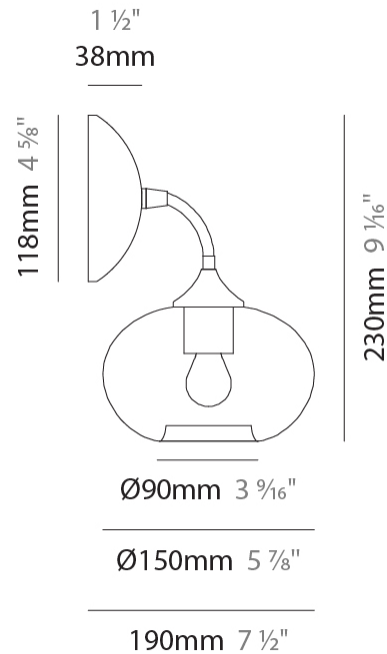

PARIGI CIPOLLA SURFACE

D143014-

base number   Finish
Options

PROJECT	_____
TYPE	_____
SPECIFIER	_____
QUANTITY	_____
DATE	_____

1. To build a product code in our configurator select the specify button on the base model # product page
2. To build a manual product code on this datasheet choose from the options listed below in blue font and add the suffix to the base model #

GENERAL

Series: Parigi Cipolla
Brand: Cangini & Tucci
Division: Design
Mounting Type: Surface
Mounting Location: Wall
Subcategory: Ambient

PHYSICAL

Shape: Sphere
Length (mm): 150
Length (in): 5 ⁷/₈
Height (mm): 230
Depth (mm): 190
Height (in): 9 ¹/₁₆
Depth (in): 7 ¹/₂
Light Distribution: Omnidirectional
Weight (kg): 0.45
Weight (lbs): 0.99
Fixture Finish: [AMB / GRN / PNK / RUB / SKB / SMK / TOB / TRA](#)
Holder Finish: CHR
Fixture Material: Glass / Metal

ELECTRICAL

Number of Lamps: 1
Lamp Type: LED Retrofit
Bulb Included: Bulb Not Included
Max. Wattage Per Lamp (W): 4
Lamp Base: E12
Input Voltage (V): 120

LED

OPTICAL

RATINGS AND CERTIFICATIONS

Certified By: Certified for North American Standards
IP rating: IP20